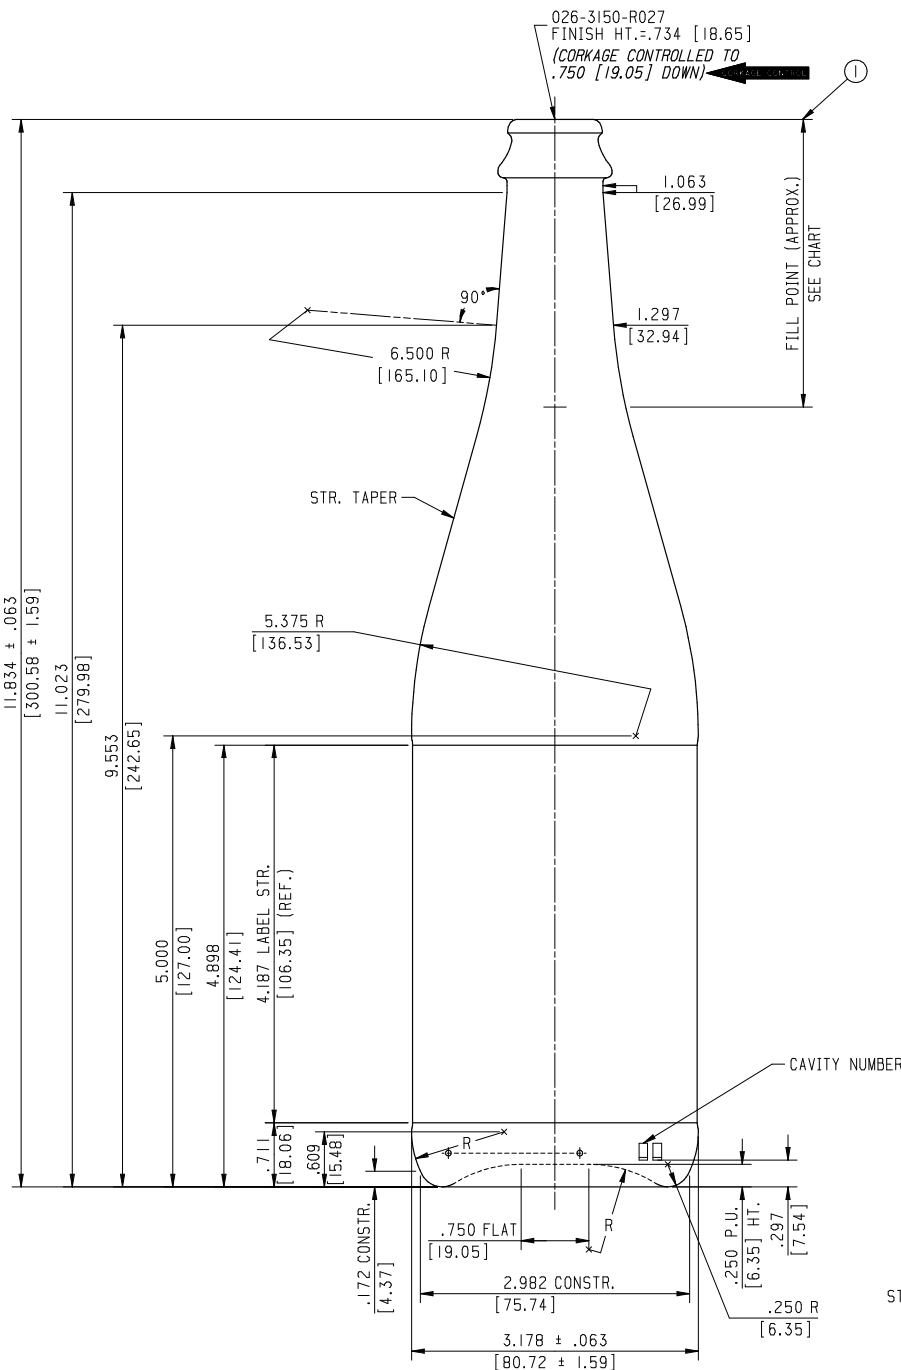

WORLD WINE BOTTLES & PACKAGING SOLUTIONS

Experience the difference

1383

Capacity : 750 ml
Mold : W-1383
Weight : N/A

ST