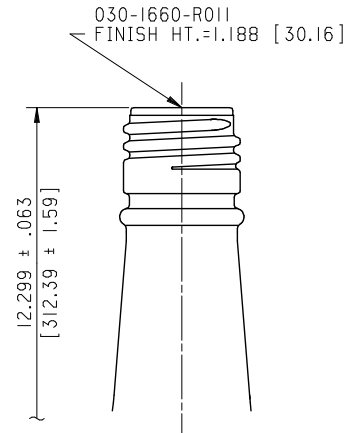

WORLD WINE BOTTLES & PACKAGING SOLUTIONS

Experience the difference

1383

Capacity : 750 ml
Mold : W-1383
Weight : N/A

ST