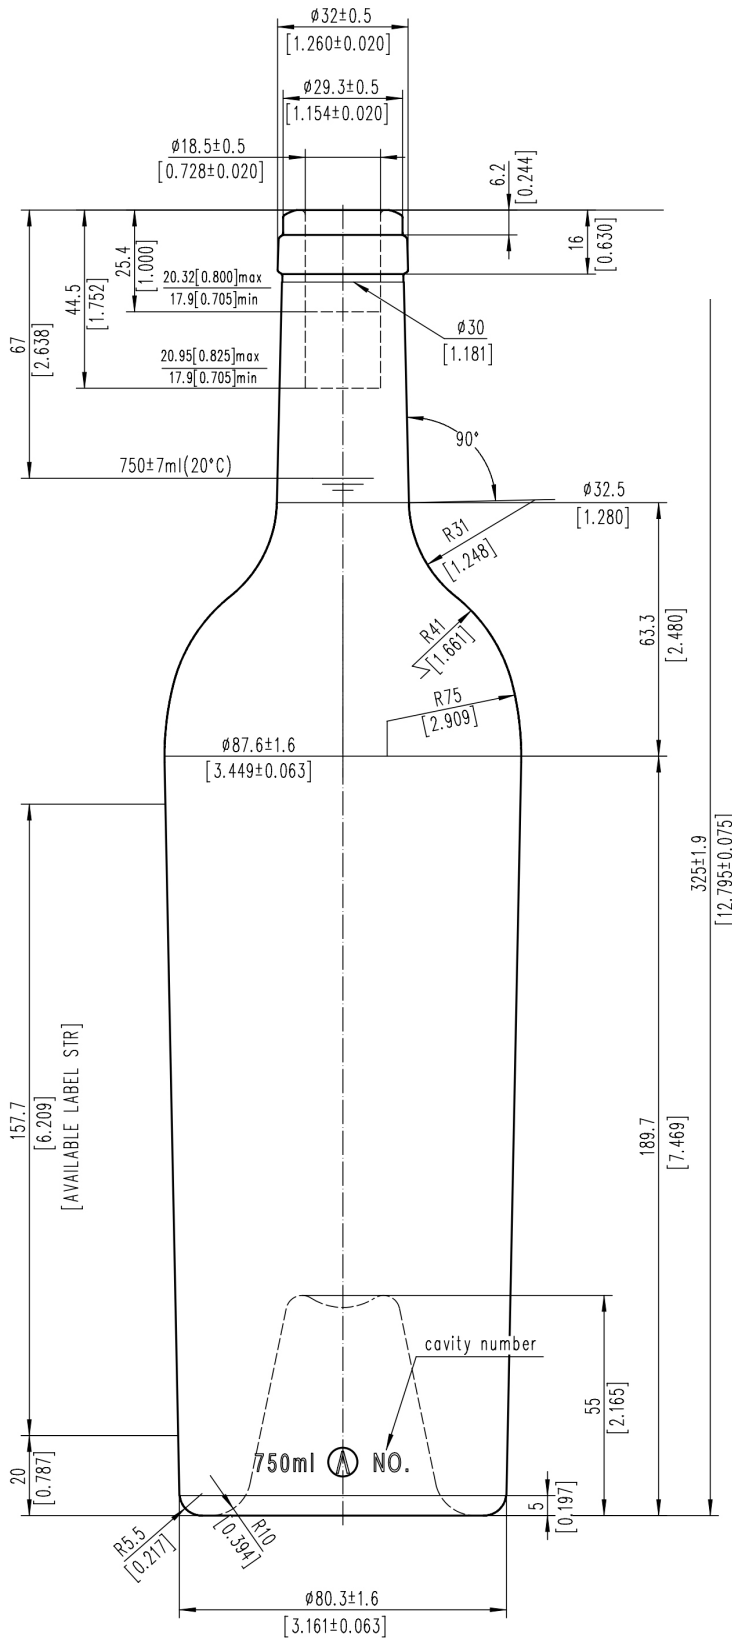

WORLD WINE BOTTLES & PACKAGING SOLUTIONS

Experience the difference

38

Shape: Tapered
Size: 750ml
Weight (g): 1200
Finish: Cork
Finish (mm): 32
Height (mm): 325
Diameter Base (mm): 80
Diameter Shoulder (mm): 88
Punt (mm): 88