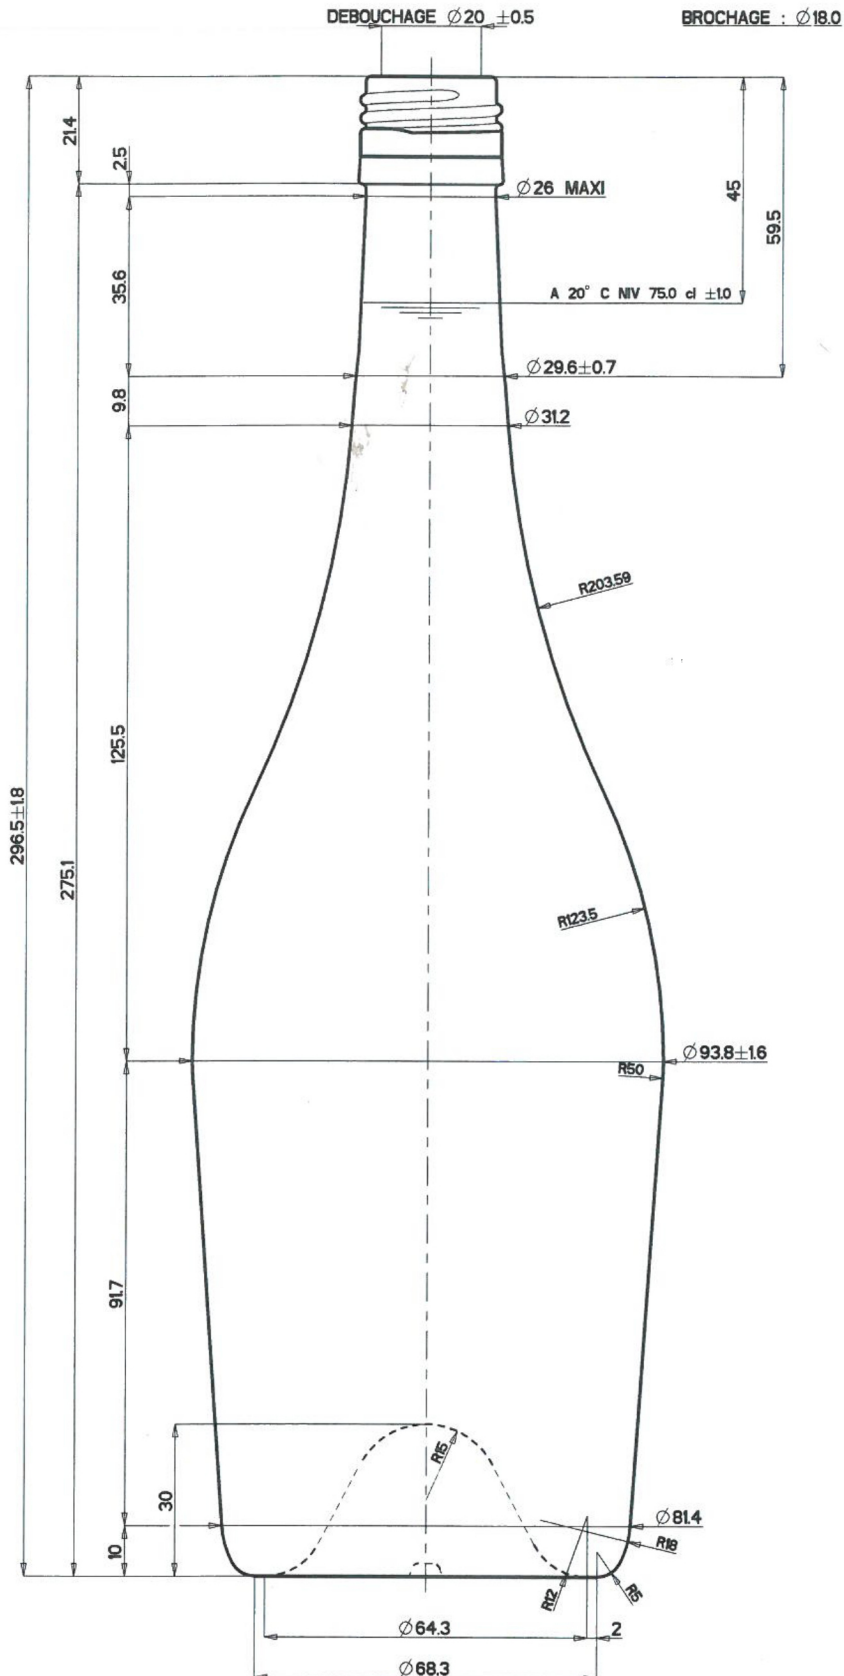

WORLD WINE BOTTLES & PACKAGING SOLUTIONS

Experience the difference

09

Shape: Burgundy
Size: 750ml
Weight (g): 720
Finish: ROPE
Finish (mm): ROPE
Height (mm): 296
Diameter Base (mm): 88
Diameter Shoulder (mm): 88
Punt (mm): 30