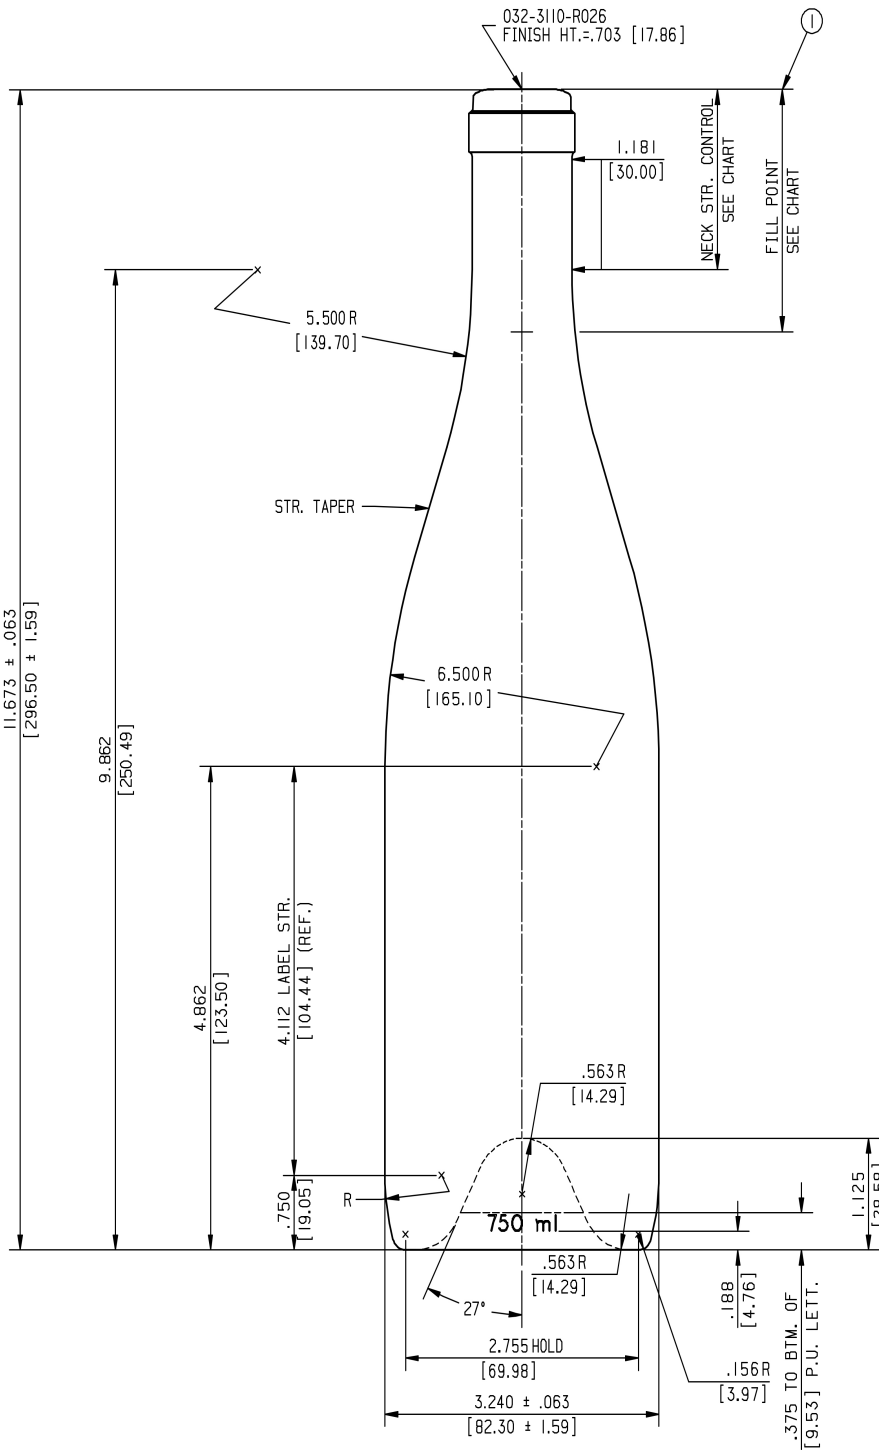

WORLD WINE BOTTLES & PACKAGING SOLUTIONS

Experience the difference

33

Shape: Burgundy
Size: 750ml
Weight (g): 595
Finish: Cork
Finish (mm): 32
Height (mm): 296
Diameter Base (mm): 82.3
Diameter Shoulder (mm): n/a
Punt (mm): 29