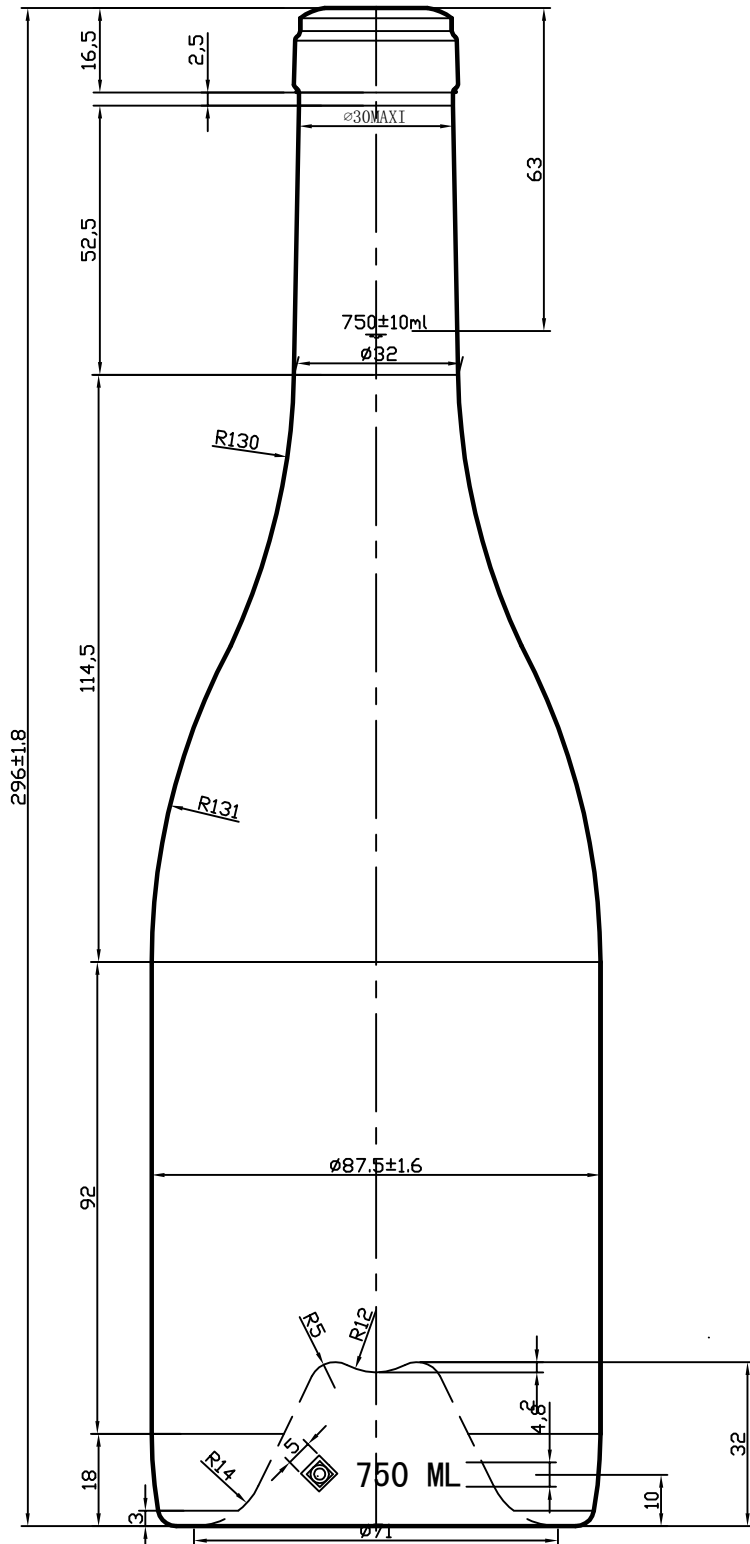

**WORLD
WINE BOTTLES**
& PACKAGING SOLUTIONS
Experience the difference

27L

Shape: Burgundy
Size: 750ml
Weight (g): 662
Finish: Cork
Finish (mm): 31.5
Height (mm): 296
Diameter Base (mm): 88
Diameter Shoulder (mm): 88
Punt (mm): 30