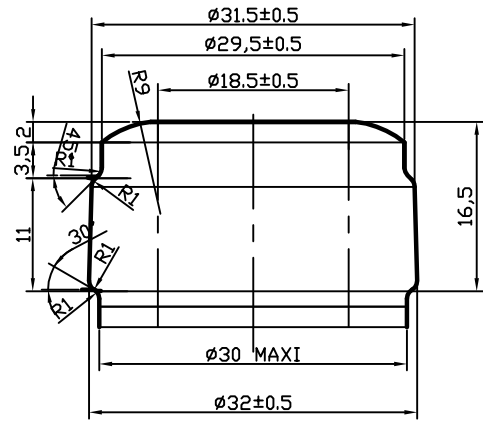

**WORLD
WINE BOTTLES**
& PACKAGING SOLUTIONS
Experience the difference

27L

Shape: Burgundy
Size: 750ml
Weight (g): 662
Finish: Cork
Finish (mm): 31.5
Height (mm): 296
Diameter Base (mm): 88
Diameter Shoulder (mm): 88
Punt (mm): 30