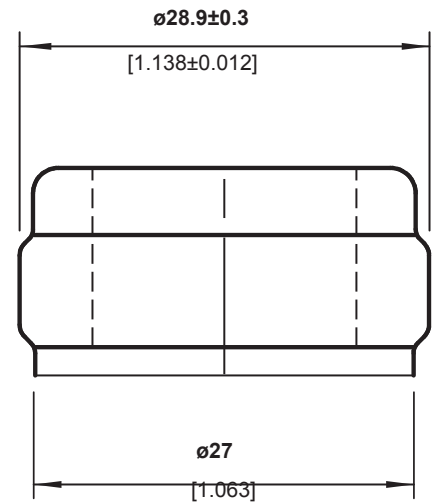

WORLD WINE BOTTLES

& PACKAGING SOLUTIONS

Experience the difference

10

FINISH DETAIL - 2:1

Size: 750ml
Weight (g): 690
Finish: Cork
Finish (mm): 30
Height (mm): 296
Diameter Base (mm): 87
Diameter Shoulder (mm): 87
Punt (mm): 30