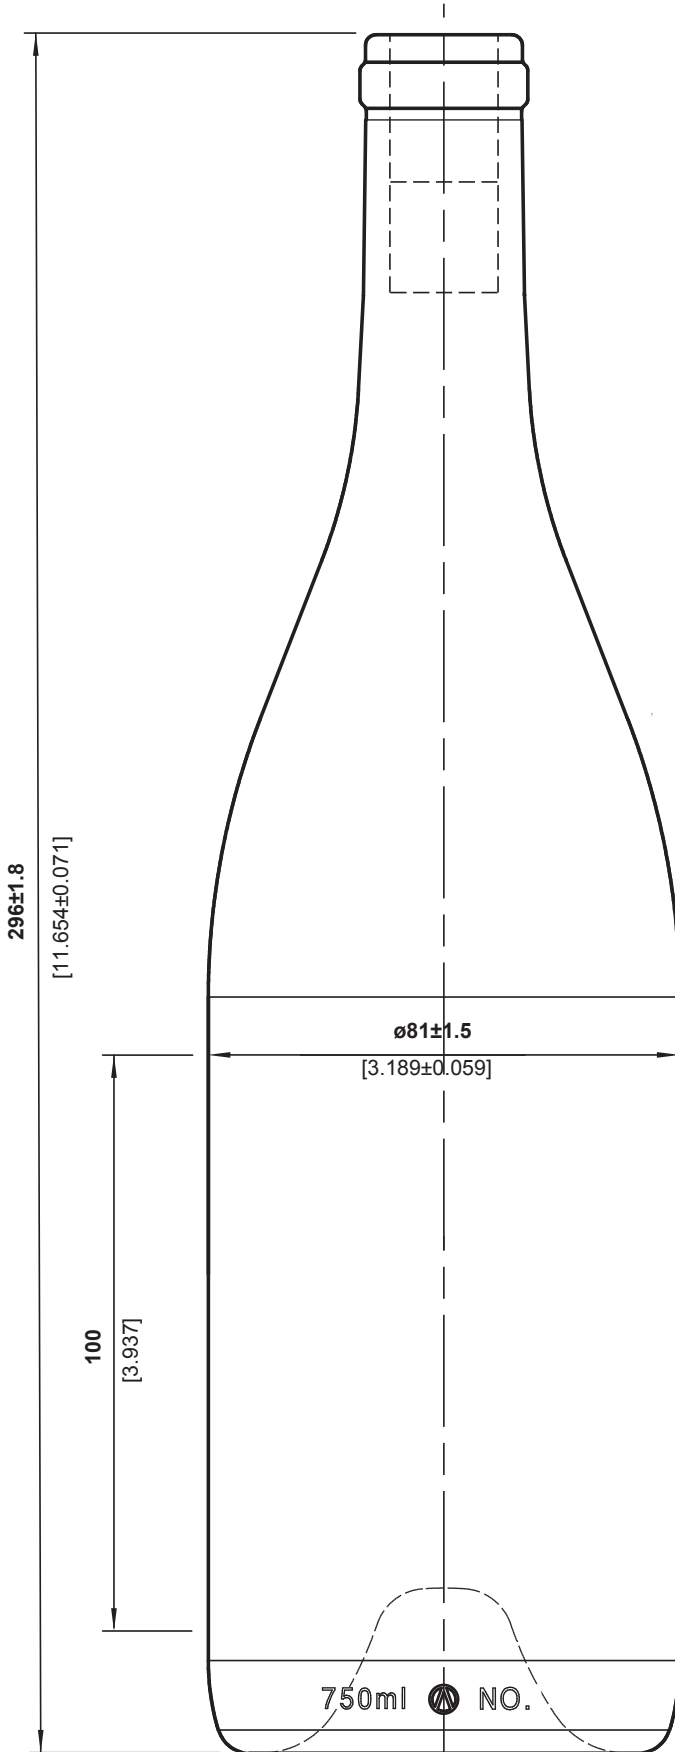

WORLD WINE BOTTLES

& PACKAGING SOLUTIONS

Experience the difference

10

FINISH DETAIL - 2:1

Size: 750ml
Weight (g): 690
Finish: Cork
Finish (mm): 30
Height (mm): 296
Diameter Base (mm): 87
Diameter Shoulder (mm): 87
Punt (mm): 30