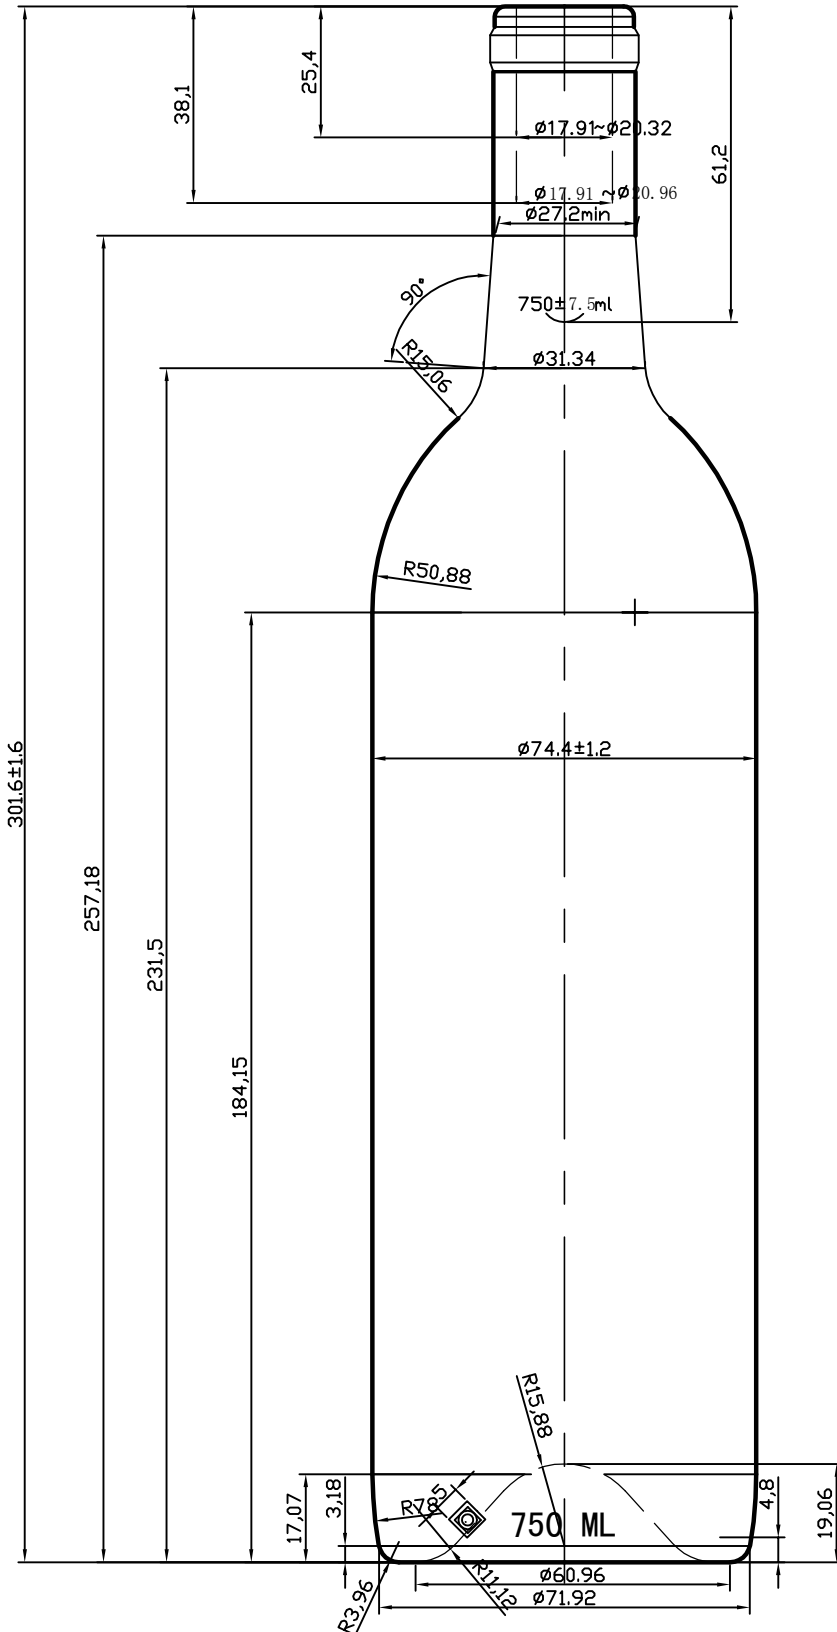

# 12

Shape: Straight  
Size: 750ml  
Weight (g): 465  
Finish: Cork  
Finish (mm): 28.8  
Height (mm): 301.6 Diameter  
Base (mm): 74 Diameter  
Shoulder (mm): 74  
Punt (mm): 19