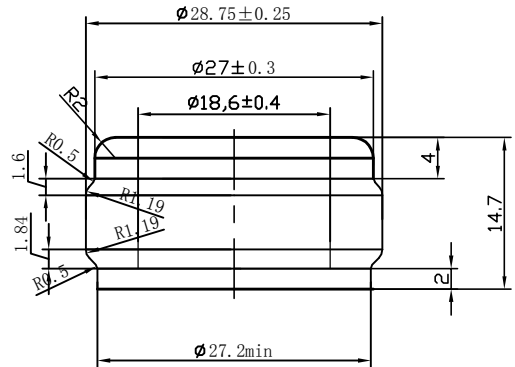

# 12

Shape: Straight  
Size: 750ml  
Weight (g): 465  
Finish: Cork  
Finish (mm): 28.8  
Height (mm): 301.6 Diameter  
Base (mm): 74 Diameter  
Shoulder (mm): 74  
Punt (mm): 19