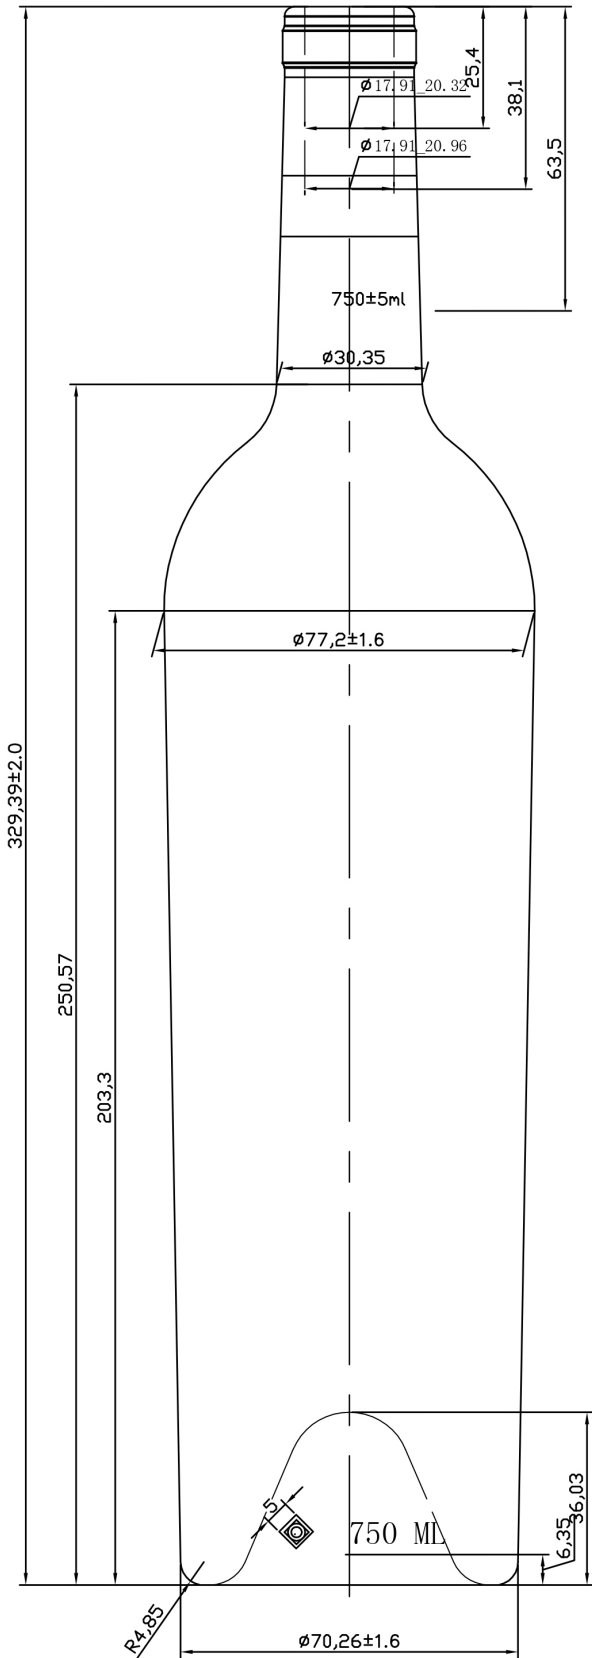

# WORLD WINE BOTTLES & PACKAGING SOLUTIONS

Experience the difference

03

Shape: Slightly Tapered  
 Size: 750ml  
 Weight (g): 630  
 Finish: Cork  
 Finish (mm): 28.8  
 Height (mm): 330  
 Diameter Base (mm): 77  
 Diameter Shoulder (mm): 70  
 Punt (mm): 36