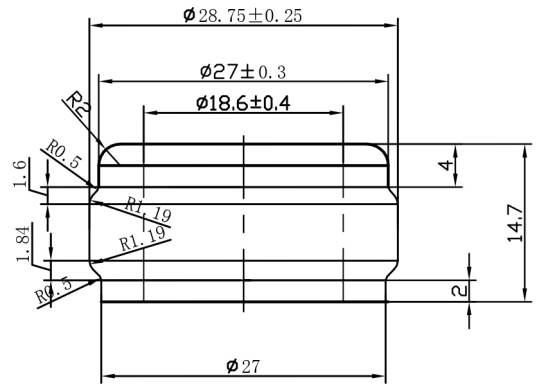

# WORLD WINE BOTTLES & PACKAGING SOLUTIONS

Experience the difference

03

Shape: Slightly Tapered  
 Size: 750ml  
 Weight (g): 630  
 Finish: Cork  
 Finish (mm): 28.8  
 Height (mm): 330  
 Diameter Base (mm): 77  
 Diameter Shoulder (mm): 70  
 Punt (mm): 36