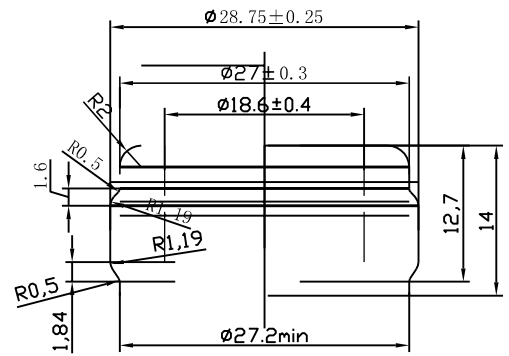

01

Shape: Straight
Size: 750ml
Weight (g): 490
Finish: Cork
Finish (mm): 28.8
Height (mm): 301.6
Diameter Base (mm): 75
Diameter Shoulder(mm):75
Punt (mm): 33