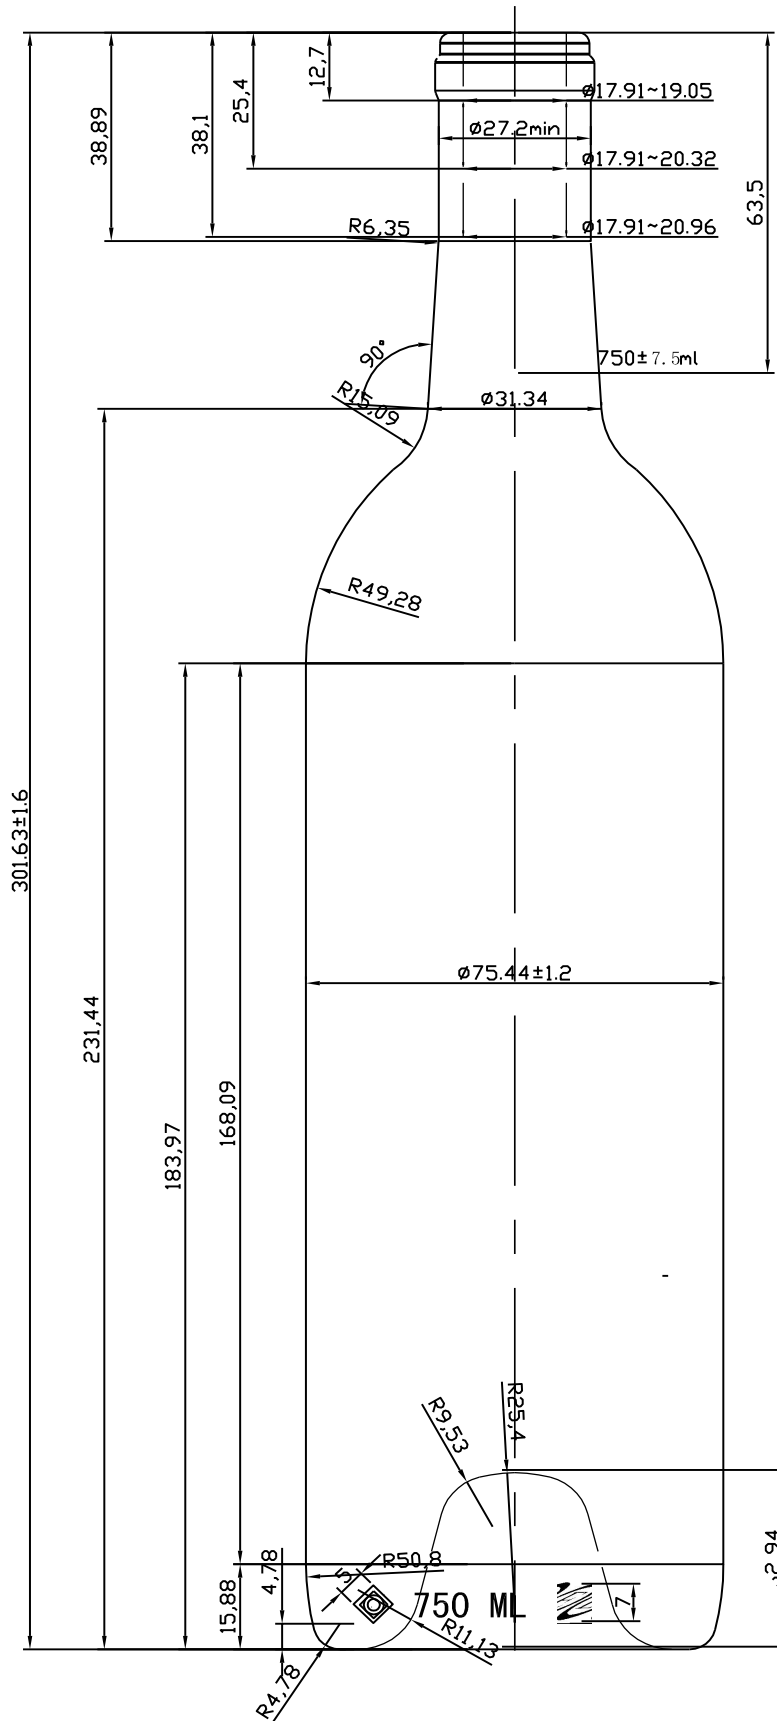

01

Shape: Straight
Size: 750ml
Weight (g): 490
Finish: Cork
Finish (mm): 28.8
Height (mm): 301.6
Diameter Base (mm): 75
Diameter Shoulder(mm):75
Punt (mm): 33